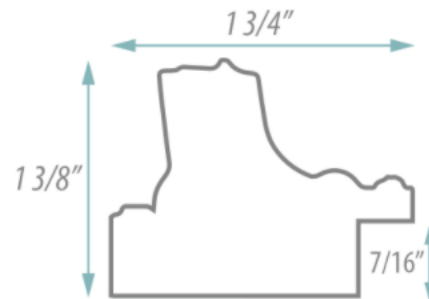

SPECIFICATION SHEET

FRAMED MIRROR

MODEL#: FM 76288-24X36

FRAMED MIRRORS COLLECTION

FEATURES:

- ONE 24X36" HIGH RESOLUTION SILVER PLATE GLASS MIRROR SIZE W/ DECORATIVE FRAME.
- "WALL HUGGER" HANGER FOR MOUNTING INCLUDED.
- STANDARD MOUNTING STYLE IS VERTICAL. FOR HORIZONTAL, PLEASE SPECIFY WHEN ORDERING.
- PACKED IN FOUR WALL (FOLDED DOUBLE WALL) CORRUGATION.
- STYLE: COLONIAL
- COLOR: GOLD
- FINISH: FOIL

MIRROR FINISHES:

- FLAT POLISHED EDGE
- BEVELED EDGE

OVERALL SIZE DIMENSION: 27 1/2" WIDE X 39 1/2" HIGH X 1 3/8" DEEP